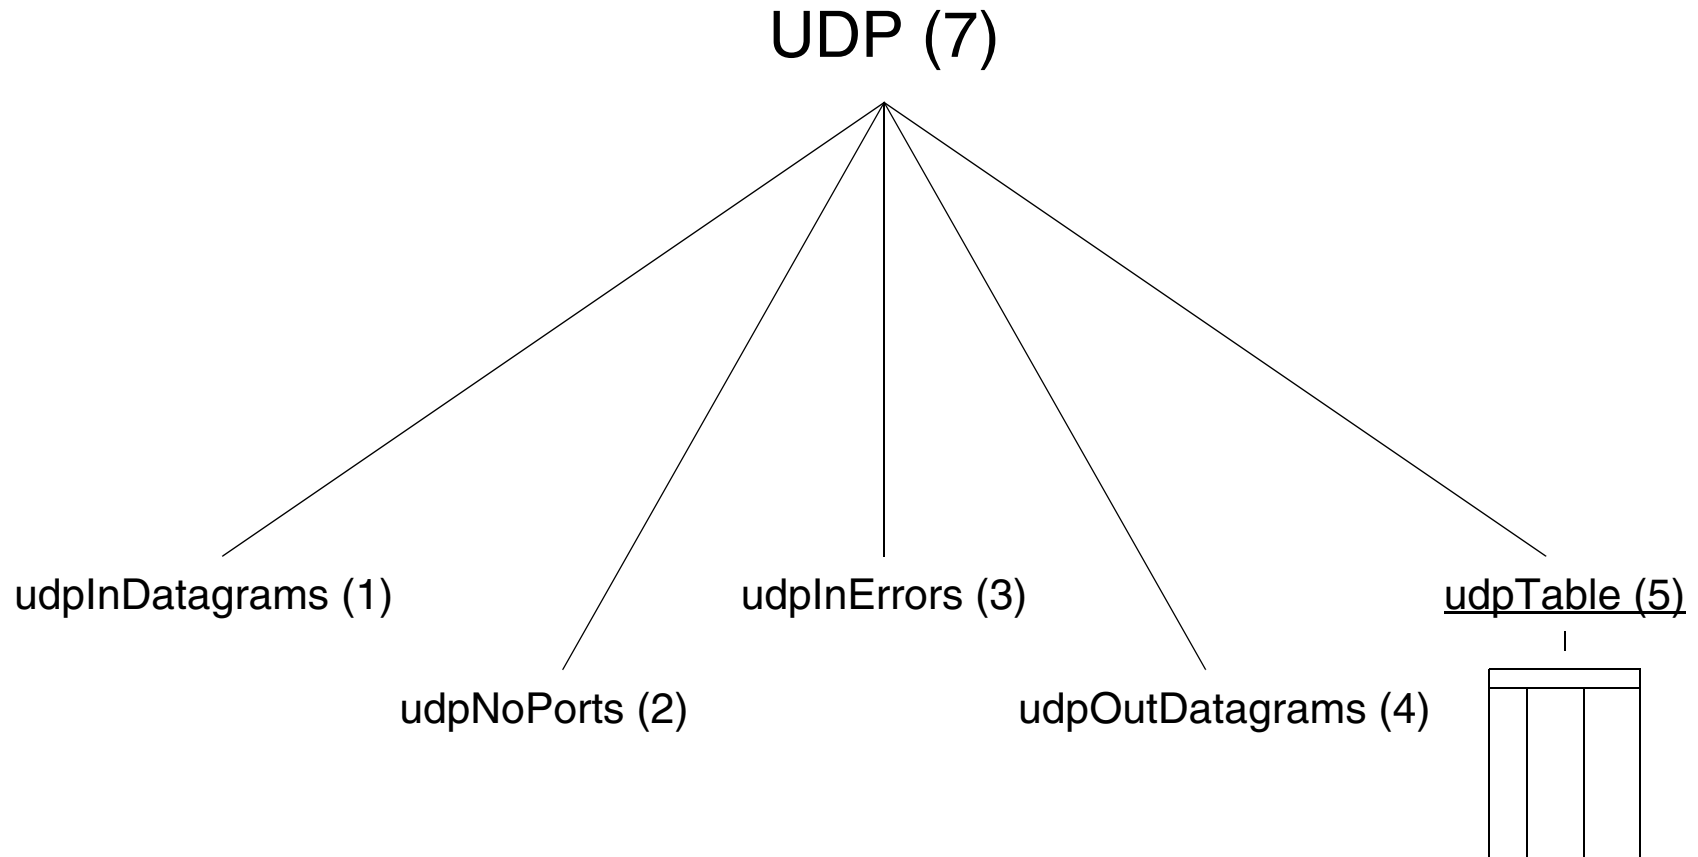

UDP-MIB

RFC 2013 - PROPOSED STANDARD
OBJECT DEFINITIONS IDENTICAL TO THOSE OF MIB-II

UDP PACKET COUNT

udpTable

udpLocalAddress	udpLocalPort
129.16.4.12	161