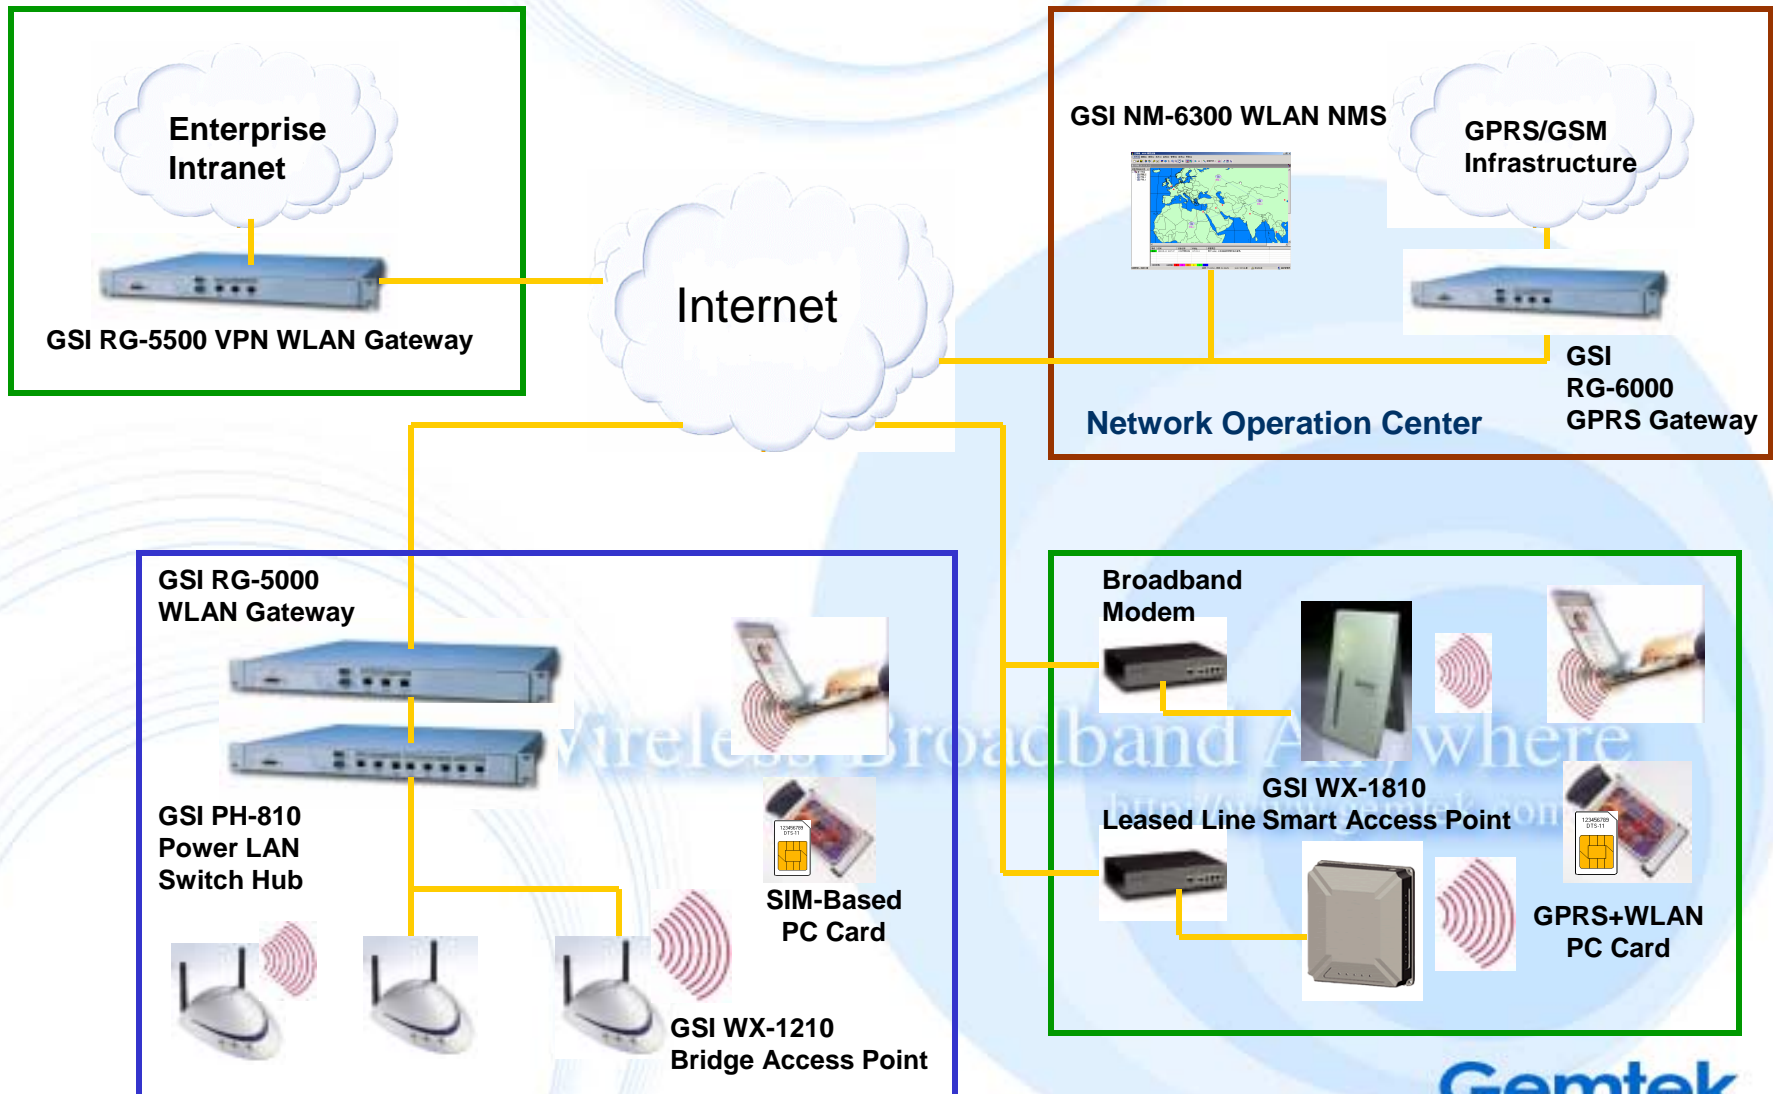

■ Such a PC card exists!

Building Blocks for Mobile Operators

■ SIM card

❖ Uses mobile operator infrastructure for:

- Authentication
- Administration
- Billing
- Roaming

■ 802.11

❖ Provides low-cost, high-speed wireless access

SIM-based WiFi Operators

■ Mobile Operator Solutions:

- ❖ SIM card is key to advanced WiFi services solution
 - Authentication, Roaming, User Management and Administration infrastructure in place
 - Roaming agreements established
- ❖ User base in place
 - Calculations indicate payback period of < 12 months with:
 - \$25 flat fee per month, per user
 - 2% penetration within user base
 - Broad coverage through many hot spots
- ❖ WiFi Broadband service seamlessly integrates with 2.5G or 3G
 - Provides true broadband connectivity in hot-spots
 - Requires low-density coverage in hot-spots (Save big on Capex)
 - Provides wide area coverage thru 2.5G and/or 3G

SIM-based Architecture

Gemtek
Wireless Broadband Anywhere

5.3. Mobile Operator WLAN Solution

Conclusions

■ Public Access is an “any-player” game

- ❖ Local operators
- ❖ Incumbent operators
- ❖ Global operators