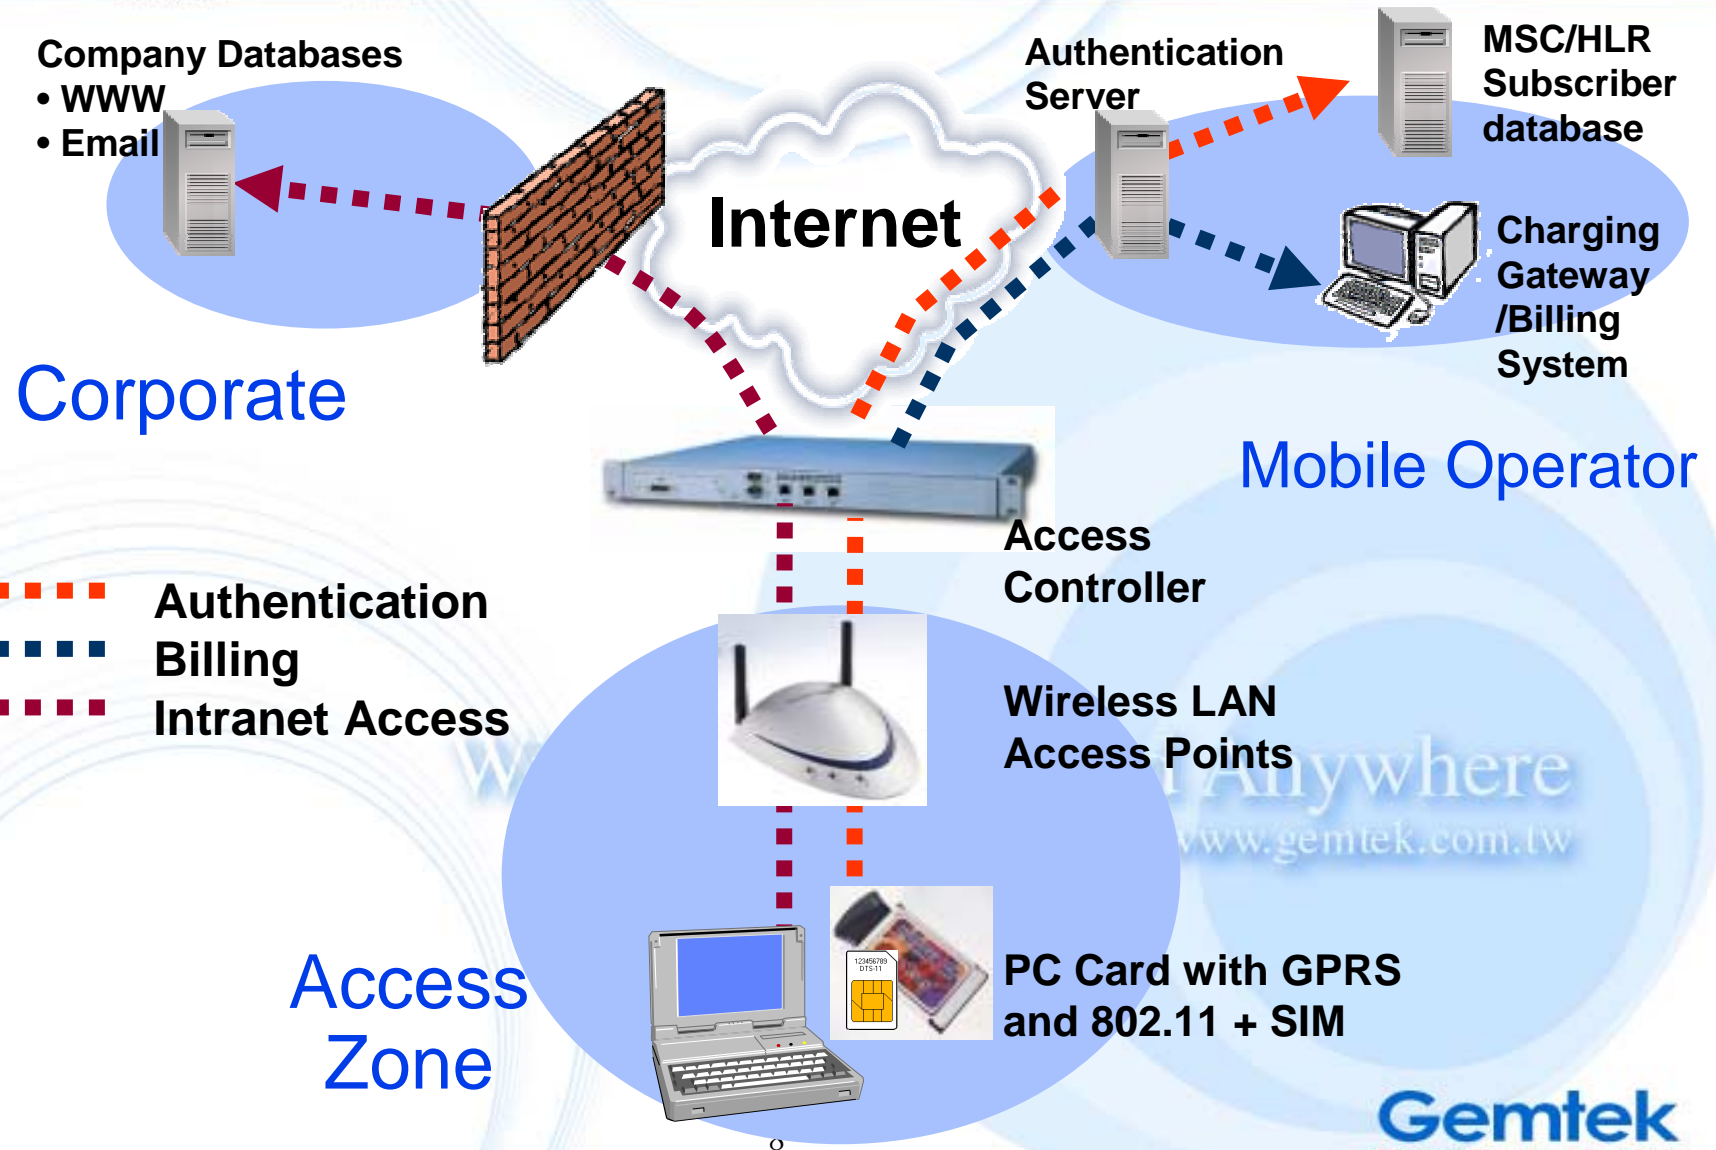

SIM-based Architecture

Gemtek
Wireless Broadband Anywhere